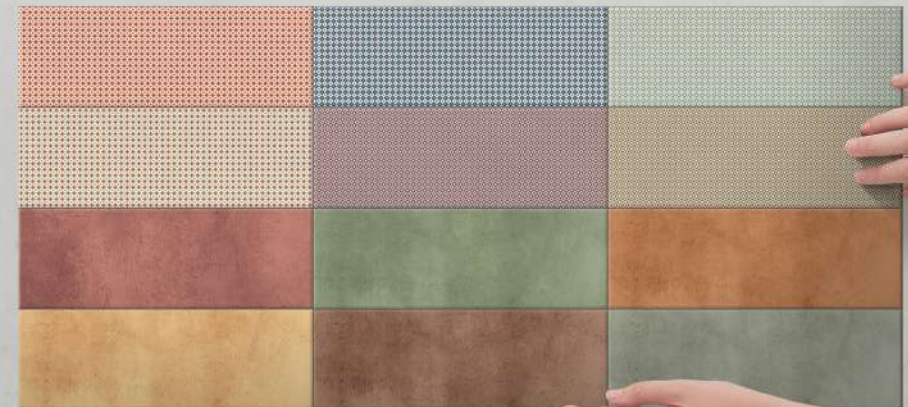

Packaging Details

Sr.no.	Size in MM	Size in Inch	Thickness in mm	Pcs per Box	Sqft. Per Box	Weight per Box
1.	75X225	3X9"	9.5 MM	37	6.71	13.5 KG APPROX