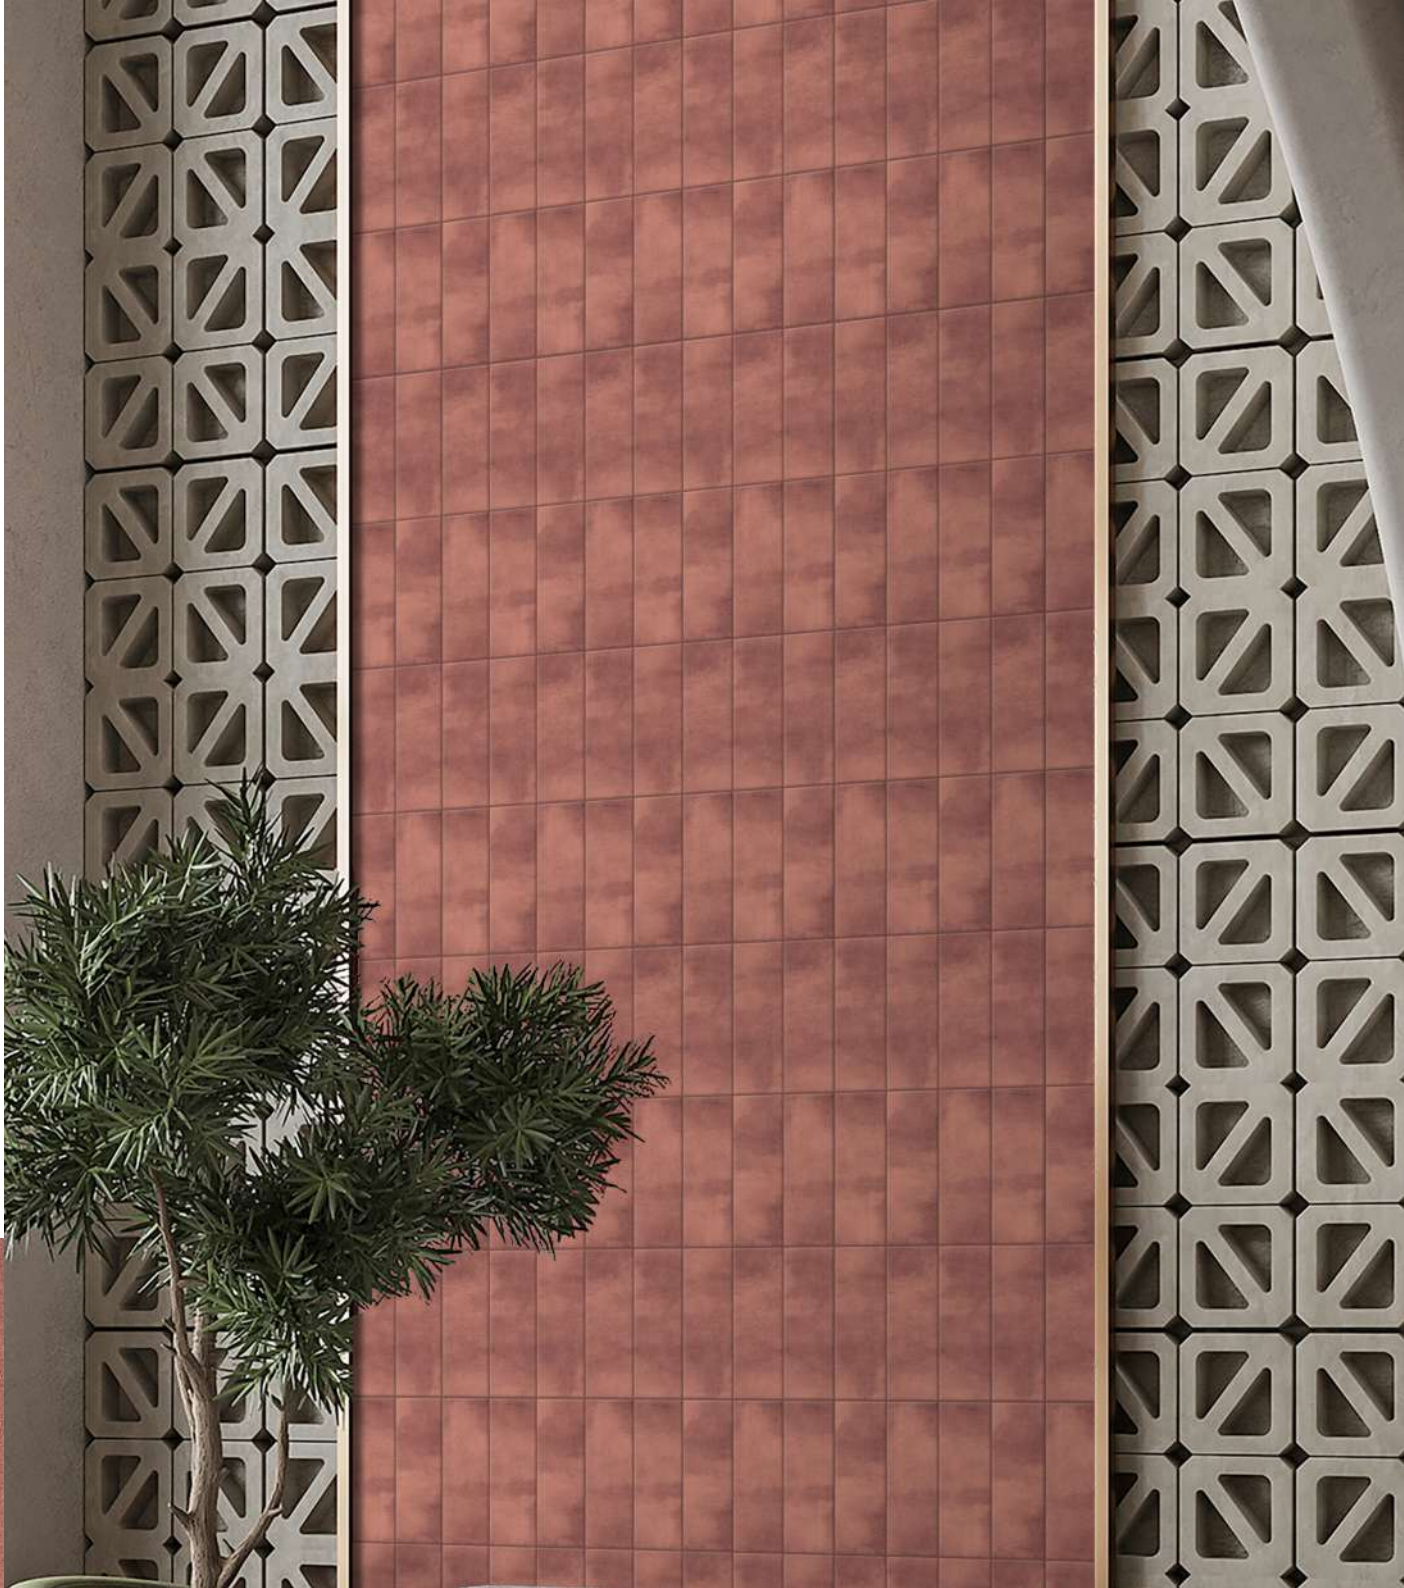

Random: **06 Faces**

VISTA

Collection

VISTA ROSY

Size: **75x225mm**

Finish: **Matt**

Thickness: **9.5mm**

Random: **06 Faces**